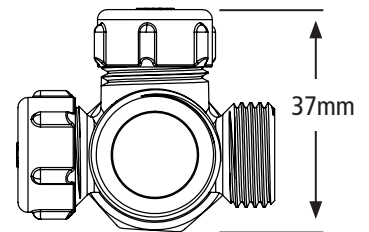

## FEATURES

- Watermark approved
- 3 x 1/2" 15mm connections
- 1 x 3/4" 20mm connection
- 2 x 1/2" 15mm caps
- Space saving design will free up space under sink
- Time saving solution to organising under sink connections

## MANIFOLD DIMENSIONS