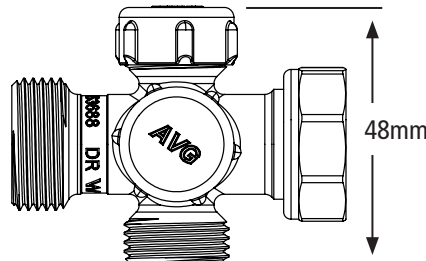

## FEATURES

- Watermark approved
- 3 x 1/2" 15mm connections
- 1 x 3/4" 20mm connection
- 2 x 1/2" 15mm caps
- Space saving design will free up space under sink
- Time saving solution to organising under sink connections

## MANIFOLD DIMENSIONS