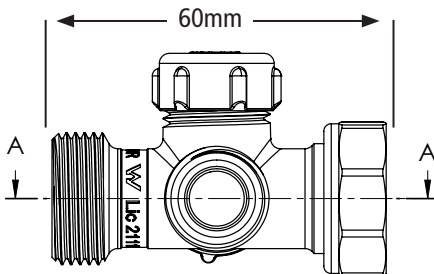

## FEATURES

- Watermark approved
- 3 x 1/2" 15mm connections
- 1 x 3/4" 20mm connection
- 2 x 1/2" 15mm caps
- Space saving design will free up space under sink
- Time saving solution to organising under sink connections

## MANIFOLD DIMENSIONS